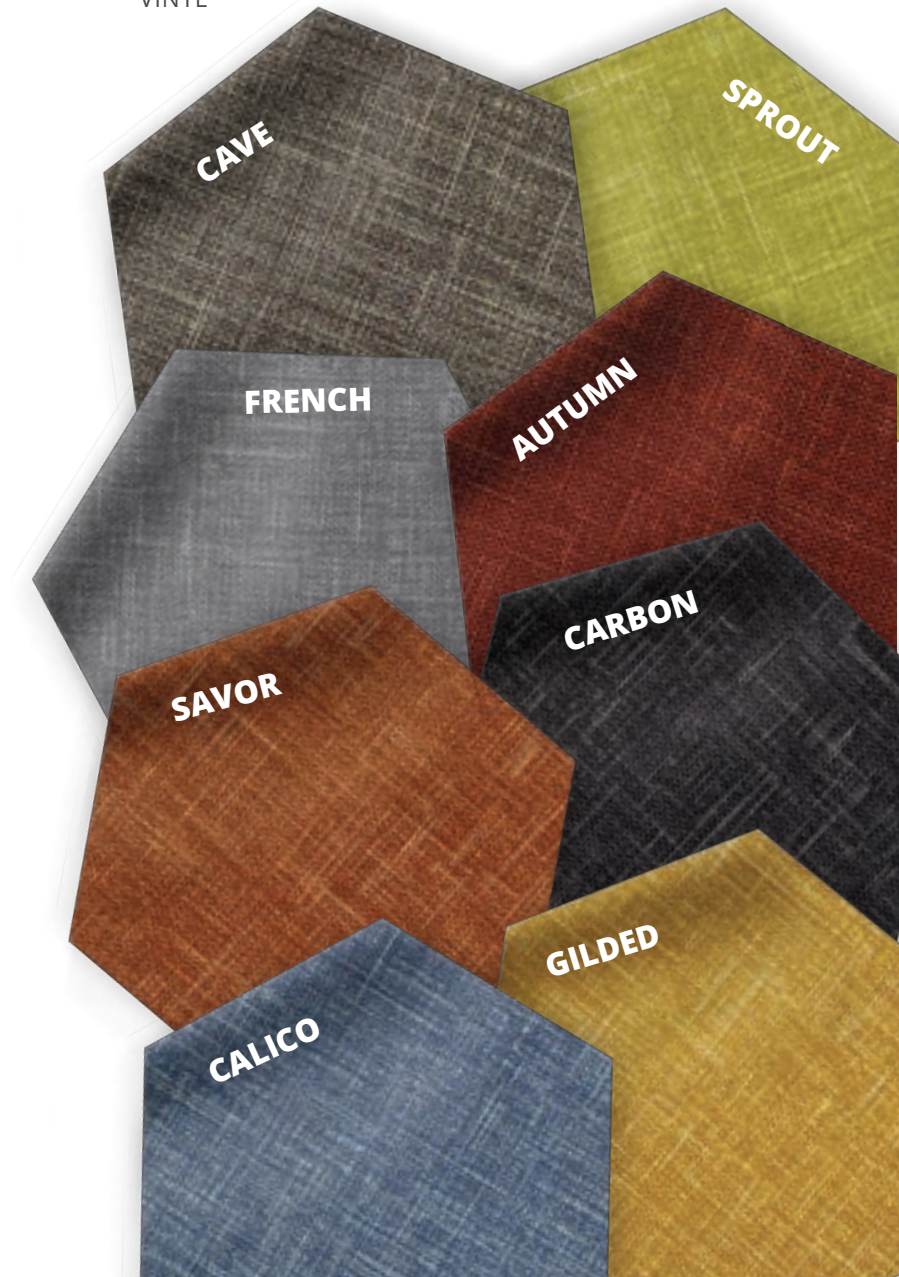

Silvertex Neo

BY SPRADLING TEXTILES

VINYL

EXCLUSIVE
NN COLOR!

Maglia EcoSense

BY SPRADLING TEXTILES

VINYL

Kilkenny Tweed Neo BY SPRADLING TEXTILES

Airy Buck Sage Stone Shadow Bluff

Graphite Sterling Azure Roast Indigo Fog

GrabBag Baton Colors

THE HOOK IS ALWAYS WHITE.

White Blue Orange Green Natural Black

Vanguard CV

BY MOMENTUM TEXTILES

VINYL

Orange/Gray

NorvaBoard™
2021

Bookcase Backing Options

Matching Carcass

Writable White

Charcoal Gray

Frame Finishes

FINISH OPTIONS ARE AVAILABLE FOR ALL NON-HEIGHT ADJUSTABLE TABLES.
HEIGHT ADJUSTABLE TABLES ARE AVAILABLE IN SILVER ONLY.

Standard Ply

ADDITIONAL COLORS CAN BE CHOSEN AT AN UPCHARGE

Colton
Blue

Antique
Jade

Walnut

Daffodil

Natural

STEAM Carpet Backing