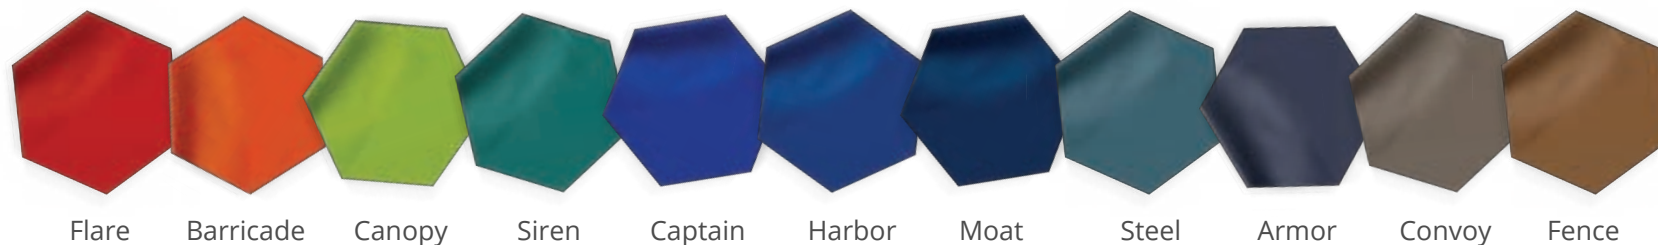

Guardian EcoSense BY SPRADLING TEXTILES

VINYL