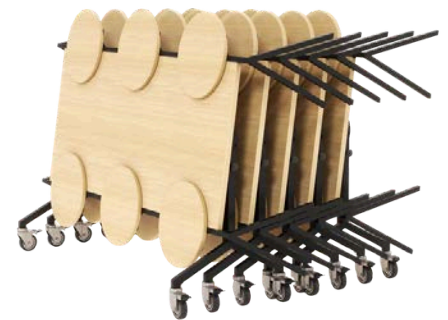

Reunion Table

The Reunion Table is a flexible seating solution with benches that flip up and nest neatly on top for easy storage, movement, and cleaning. Seating up to six at standard dining height, it's ideal for cafés and multipurpose spaces.

This unique solution combines the modern aesthetic of a contemporary table with the practical "fold and roll" functionality needed in busy cafeterias. Its innovative flip-top design even includes integrated bench storage.

Key Features

- Flip-Up Nested Benches
- Space-Saving Design
- Seats Up to 6
- Available in bench or fixed stool seating options
- Standard Table & Bench Heights
- Easy to Move & Store
- Heavy-duty Casters
- Ideal for: Cafés, coffee shops, food courts, break rooms, libraries, and flexible-use spaces where adaptability matters!